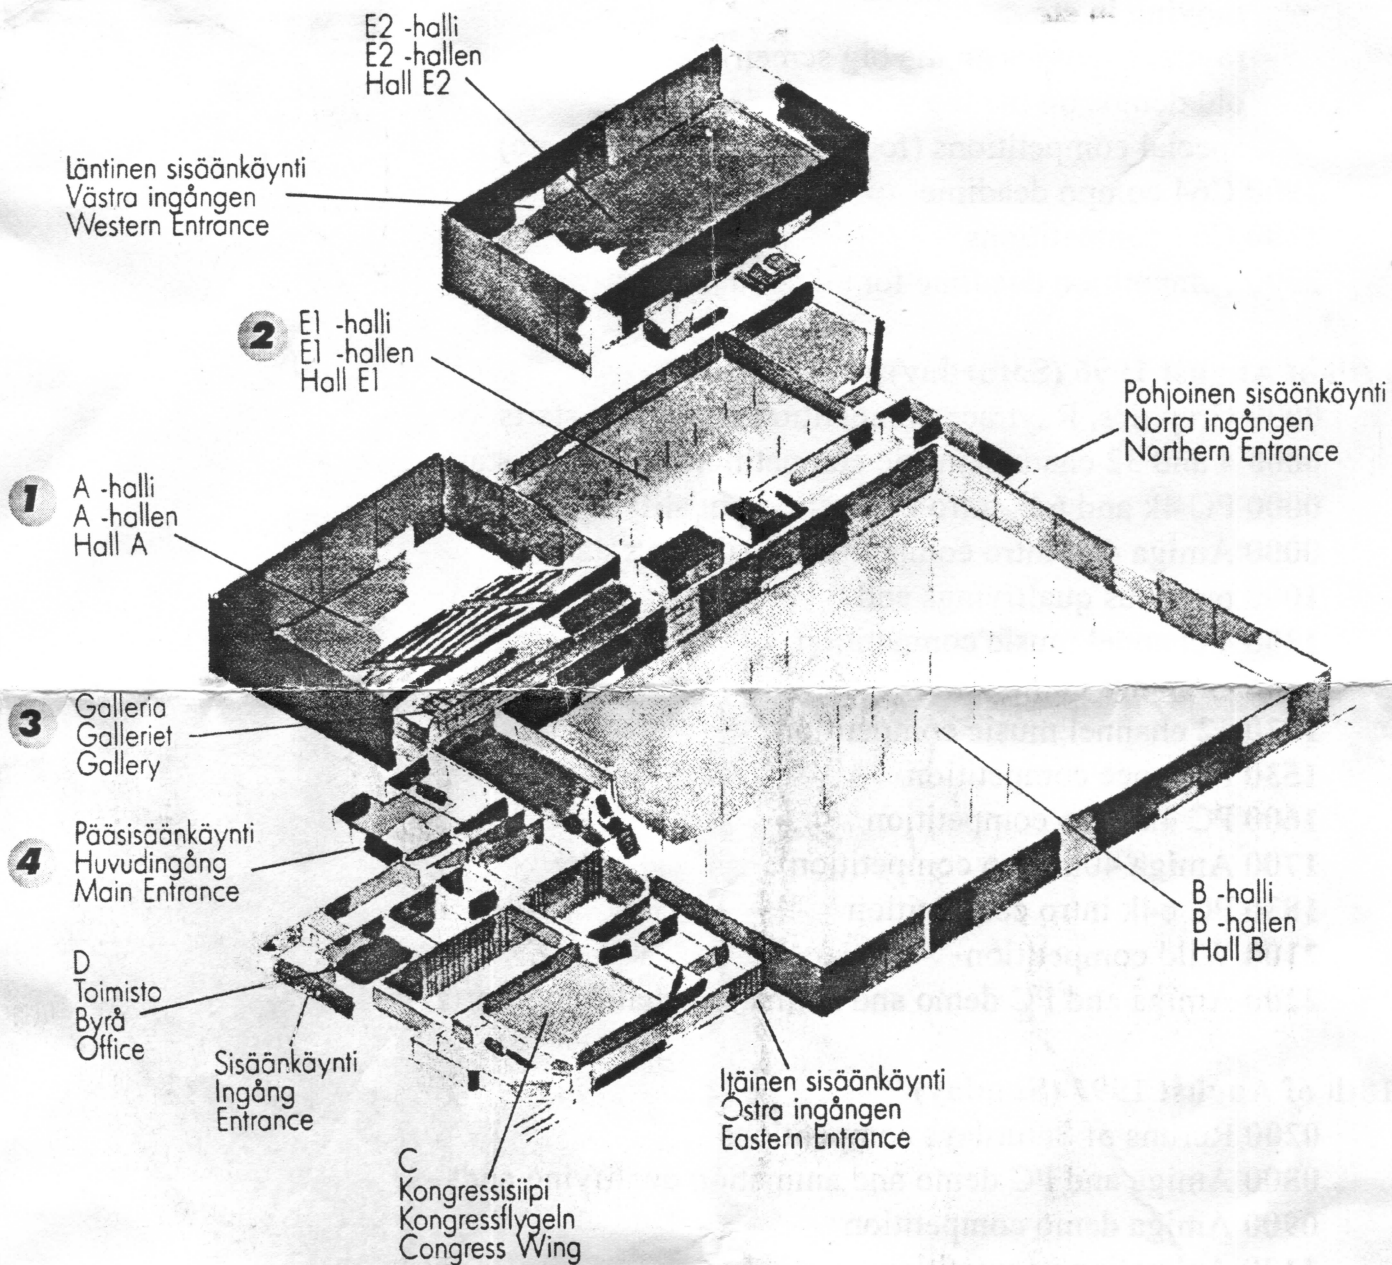

ASSEMBLY '96

Helsinki Fair Centre - 16th - 18th of August 1996

HELSINKI FAIR CENTRE

map of the premises

- 1** The main ASSEMBLY '96 hall. There are two entrances, one from the lower and one from the upper Galleria level. The upper entrance leads to the grand stand.
- 2** The sleeping hall. There is only one entrance here from the lower Galleria level. Please, do not make noise while the hall to allow other people to sleep also.
- 3** The Galleria. It has an upper level and a lower level. The lower level hosts the information desk, WCs, showers, the luggage service, selling points of T-shirts and CD-ROMs.
- 4** The main entrance. This is the only place where you can get into the Fair Centre. The door used in the ASSEMBLY '95 is **not** available this year.